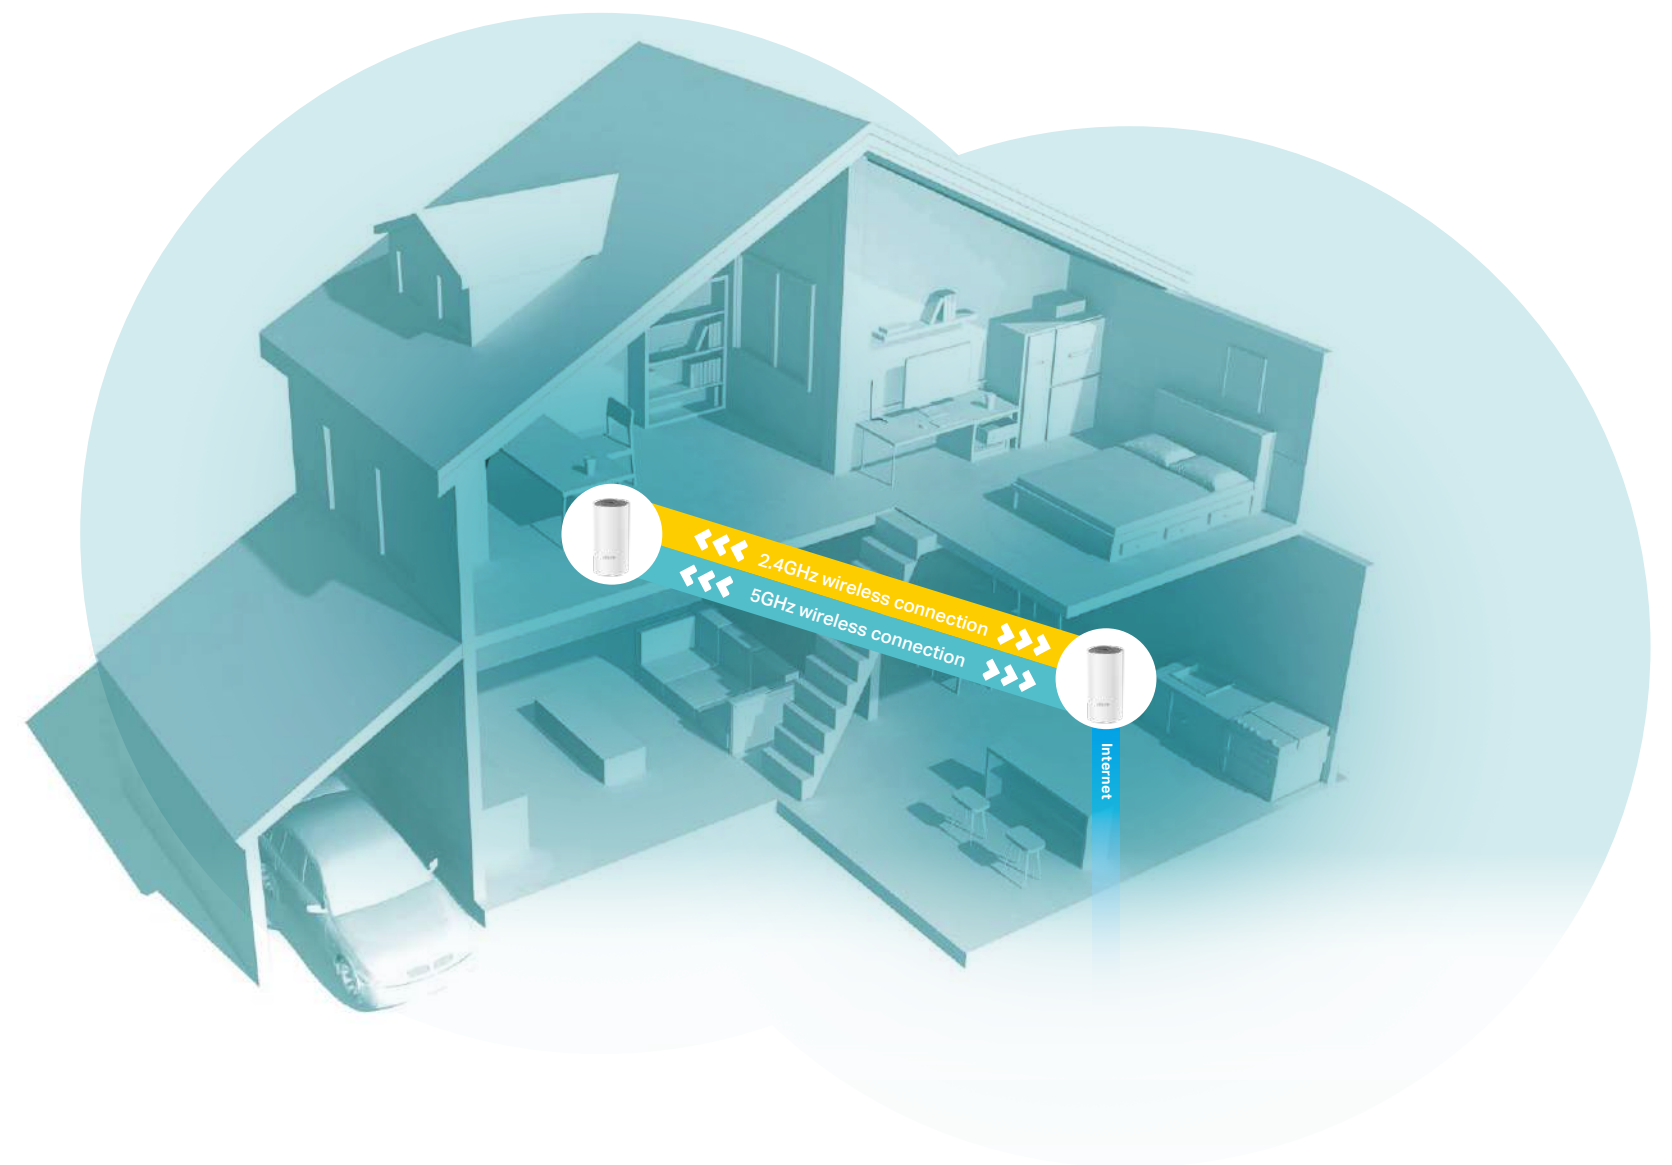

Deco is the simplest way to guarantee a strong Wi-Fi signal in every corner of your home. Enjoy fast and stable connections for an army of devices in homes up to 3,000 sq.ft. Setup is made easier with the Deco app there to walk you through every step.†

Wi-Fi Dead-Zone Killer

Eliminate weak signal areas with whole home Wi-Fi. No more searching around for a stable connection.

No More Buffering

AC1200 dual band Wi-Fi ensures a smooth gaming and 4K streaming experience with 11ac Wave 2 MU-MIMO technology and provides lag-free connections for up to 100 devices.‡

Seamless Roaming with One Wi-Fi Name

Deco units work together to form one unified Wi-Fi network with a single SSID. Walk through your home and stay connected with the fastest possible speeds made possible with Deco's seamless coverage and Plug & Play Mesh Technology.†

Parental Controls

Limit online time and block inappropriate websites according to unique profiles created for each family member.

Features

Assisted Setup

Easily set up Decos and find the ideal spot to place each unit