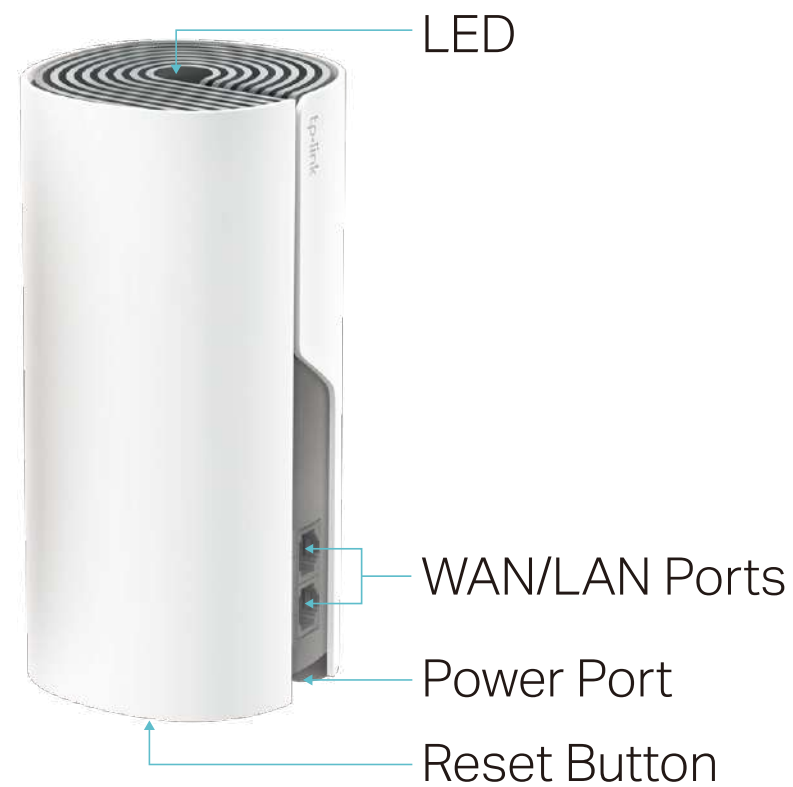

- Router Mode – Create an instant private wireless network
- Access Point Mode – Create Wi-Fi access for any existing wired network

Work with All Deco Models

Form a Mesh network with your desired Deco models

All Deco models can work together. Just expand Mesh Wi-Fi coverage anytime by adding more Decos

Specifications

Hardware

- Ports: 2× 10/100Mbps WAN/LAN ports, 1 power port
- Buttons: 1 Reset button on the underside
- Antenna Type: 2 internal dual-band antennas per Deco unit
- Dimensions: 7.5 × 3.6 × 3.6 in. (190.5 × 90.7 × 90.7 mm)
- Power Consumption (with power adapter): 8.1 W max
- Power Adapter Input: 100-240V~50-60Hz 0.3A
- Power Adapter Output: 9 V = 0.85A